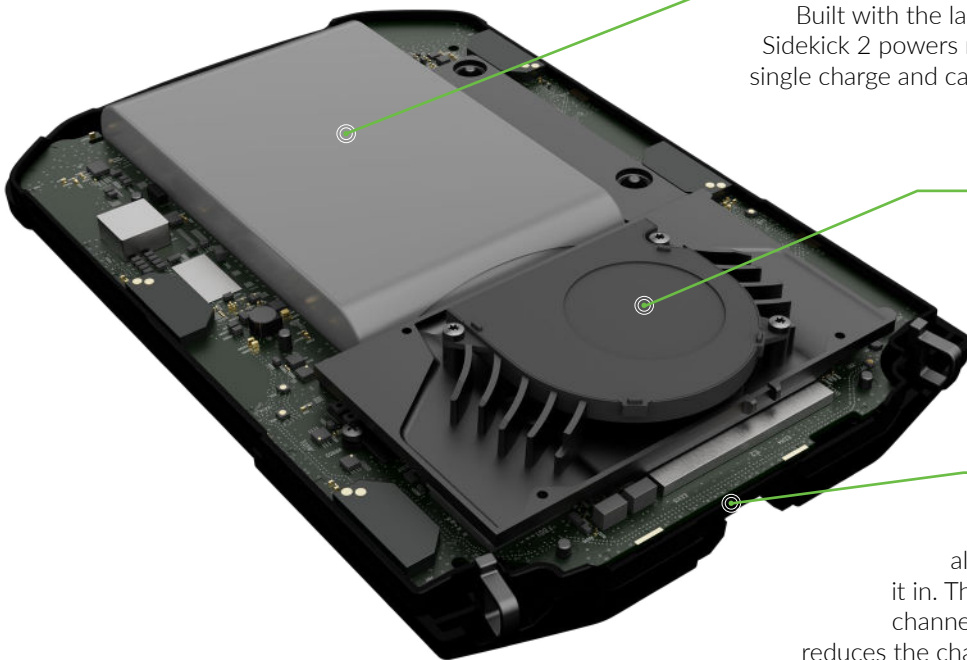

Now Featuring USB-C Connectivity

Charge faster and with improved reliability thanks to a USB-C connection port that's always the 'right way' no matter how you plug it in. The snug fit and reinforced cable management channel takes the pressure off your connection and reduces the chance of an accidental mid-survey disconnect.