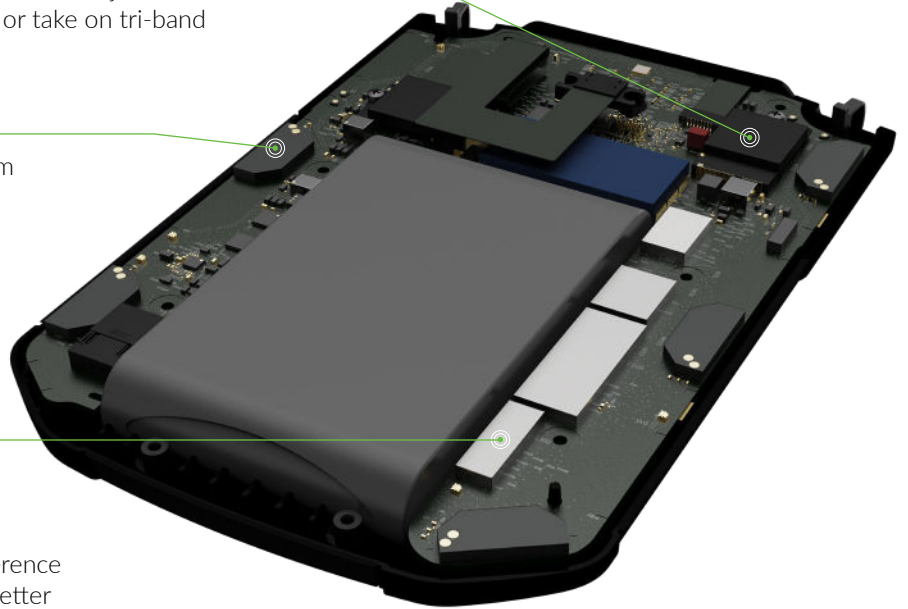

Ekahau Sidekick 2

4 Enterprise-Grade Tri-Band Wi-Fi Radios

Capture more data in less time with 4 tri-band Wi-Fi radios that scan 2.4, 5 and 6 GHz frequency bands faster than the original Sidekick scans just 2.4 and 5. Supercharge your dual-band network survey speeds or take on tri-band networks faster than you've ever surveyed before.

9 Custom Wideband 3D Antennas

Get unbeatable accuracy and reliability with 9 custom designed 3D antennas positioned for optimum omnidirectional measurement consistency. By eliminating variances between devices, you can trust the data collected is always accurate and actionable.

50 Sweeps/Second Spectrum Analyzer

See the invisible Wi-Fi spectrum from 2,400–7,125 MHz in brilliant high definition with the fastest refresh rates so you'll never miss a microsecond of interference. Capture quicker interference events and zoom in to the smallest details with 4X better resolution bandwidth.